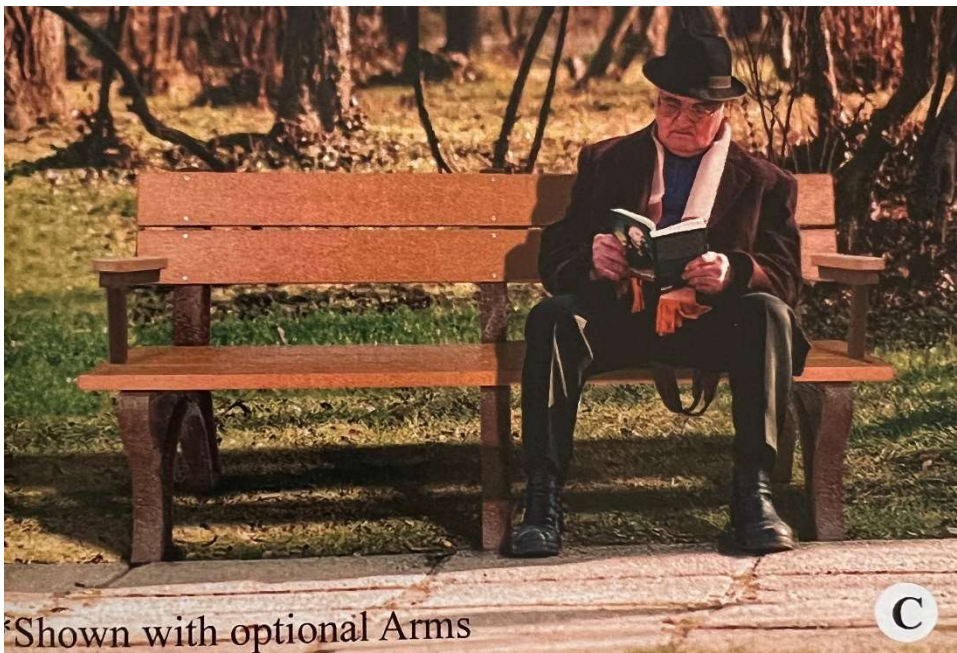

Unity Bench Information

- **PRICE \$1500**
- **Engraving is extra** – per cost of Polly Products
-
- Our bench design for our outdoor spaces is “The Traditional Bench” **with arms 6 foot length** by Polly Products.
- The color is **weathered** (medium/light brown color) for the planks and **brown** for the legs and arms.
- Each bench donated will need an anchoring kit.
- Any wording or dedications on the bench will be “engraving” directing into the board (not a plaque) and is an additional charge per line.
- Each bench will be placed on a cement slab and anchored.

Above Picture is For Color

Picture to side is for Style and Size

Shown with optional Arms